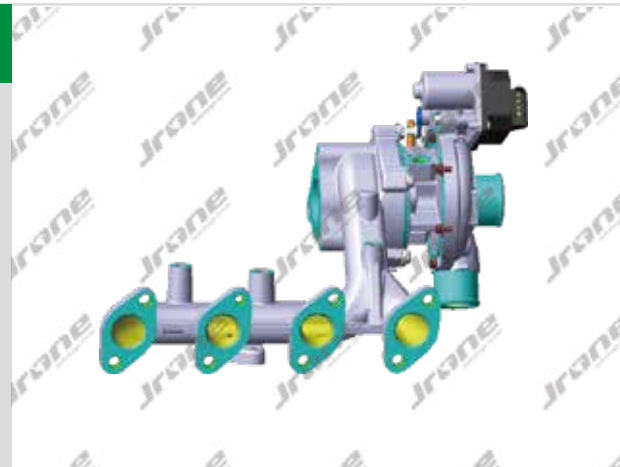

8G12-30M-N55

1.7LD

i40 Blue Drive (VF) U-II Low Power 2015-
M282012A820/28201-2A820
GTD1244MVZ
824168-0002
PS: milled aluminium compressor wheel