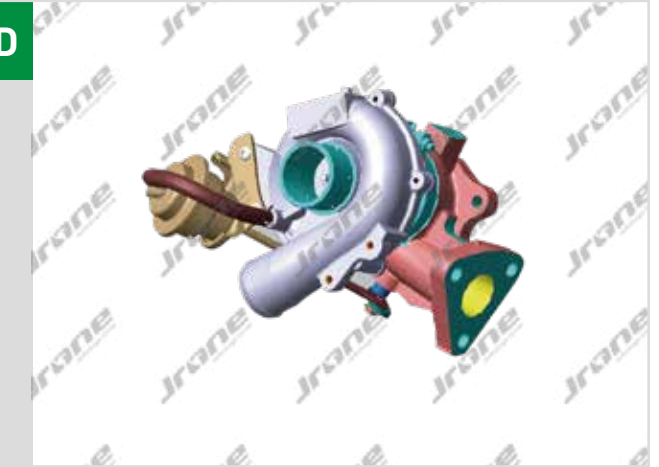

MITSUBISHI

8M04-100-232

2.5LD

L200 ,1989-1990
MD168053
TD04-10T-4
49177-01510/01500/01501/01511

8M35-100-231

2.5LD

Galloper,1998-2003/L200,2001-2007
Pajero II,1990-1999
MR212759
TF035HM-12T-4
49135-02110

8M04-100-201

2.5LD

Pajero,L200,1992-1996
MR355222
TD04-10T-4
49177-01504/01514/01515

NEW PRODUCT
COMING SOON
TURBOCHARGER WITH ELECTRIC ACTUATOR

All manufacturers names,numbers,symbols and descriptions used here in are for reference purposes only and do not imply that any part listed is the product of these manufacturers.

MITSUBISHI

8I04-200-685 ☆

2.5LD

L200/Triton/ Strada/Magnum/Nativa/Paj Sport ,2006-
1515A029
RHF4
VT10 / F41CAT-S0088B

8M35-300-526

2.5LD

Galloper,L200,2001-2007
MR968080
TF035HL VGT
49135-02652

8I04-300-E74 ☆

2.5LD

L200,2007-2015
1515A170
RHV4
VT16 / V41VAT-S0022B

NEW PRODUCT
COMING SOON
TURBOCHARGER WITH ELECTRIC ACTUATOR

All manufacturers names,numbers,symbols and descriptions used here in are for reference purposes only and do not imply that any part listed is the product of these manufacturers.