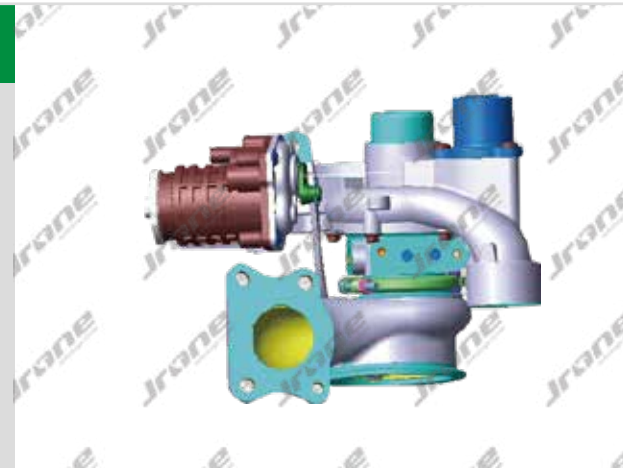

OPEL

8G12-400-N37

1.2LP

Astra L/Combo E/Corsa F/Grandland X Van
Mokka 2019-
9825982080/9836081180/3558677
NGT1241SKZ
887157-0001
PS: milled aluminium compressor wheel