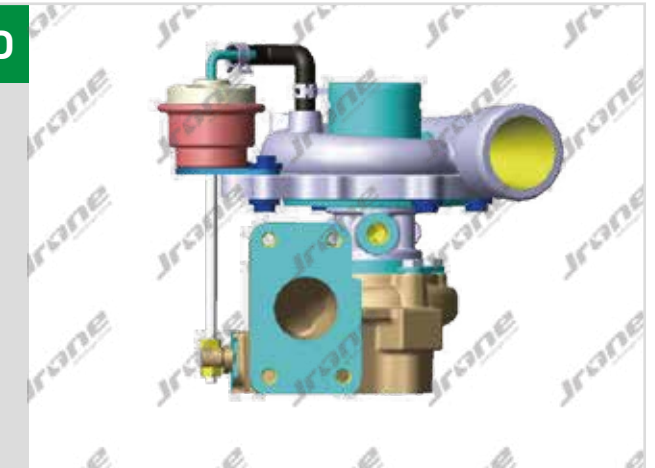

IVECO

8B03-200-R56 ☆

2.3LD

Daily III 2002-2007

504078436/504154738

K03

5303-970-0078