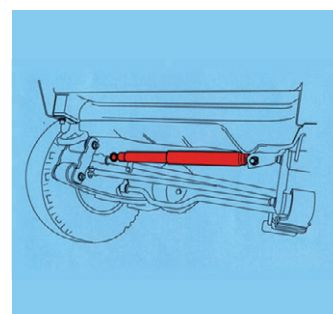

5. Steering Damper

Steering damper controls sudden steering wheel movements based on adjustments to road conditions.

La función de este amortiguador es controlar los movimientos bruscos del volante, brindando una mejor estabilidad en el manejo.

用于抑制路面原因引起的方向盘剧烈抖动的阻尼器。