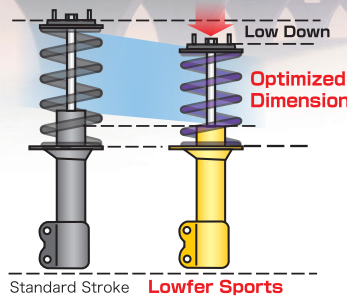

- ① Strengthens rebound damping forces at slower speeds to improve response and handling.
- ② Increasing rebound damping forces by 5~10% ensures a smooth ride.
- ③ Absorbs the impact of bumps and seams above moderate speeds by adjusting the full volume of the damping force.

Comfortable ride with Lower suspension. Installing a lowering spring results in a lower ride height than with a standard spring. But installing a short-stroke shock absorber means the stroke will be nearly the same as the original shock absorber.