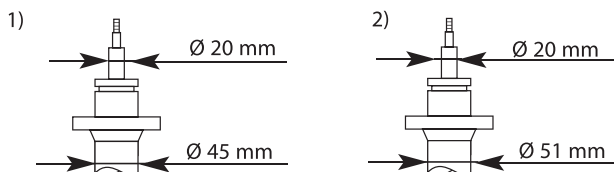

BMW

MODEL FAHRZEUG MODELE	YEAR JAHR ANNEE	FRONT/VORNE/AVANT				REAR/HINTEN/ARRIERE			
		PREMIUM Twin-tube Oil	EXCEL-G Twin-tube Gas	GAS-A-JUST Mono-tube Gas		PREMIUM Twin-tube Oil	EXCEL-G Twin-tube Gas	GAS-A-JUST Mono-tube Gas	

BMW (D)

3 Series (E30) Exc. M-Technik sus.

316/316i Sport 318i/318iS Sport 320i Sport 324d Sport	(E30)	82 - 12.90		364021²⁾ 374008²⁾			343184	553124▼ 243019	
			910084	SM1000			SM9000		
320iS, 323i, 324td, 325e, 325i Incl. Sport Exc. (325iX)	(E30)	82 - 12.90		364021²⁾ 374008²⁾			343184	553124▼ 243019	
			910084	SM1000			SM9000		

3 Series (E30) Exc. M-Technik sus.

318i, 320i, 325i Incl. Sport Exc. (325iX)	(E30)	85 - 2.93		364021²⁾ 374008²⁾			343184	553124▼ 243019	
			910084	SM1000			SM9000		

3 Series Touring (E30) Exc. M-Technik sus.

316i, 318i Exc. Sport	(E30)	3.89 - 9.89		363500¹⁾ 373019¹⁾			343184	553124▼ 243019	
			910084	SM1000			SM9000		
316i, 318i Exc. Sport	(E30)	10.89 - 2.94		364021²⁾ 374008²⁾			343184	553124▼ 243019	
			910084	SM1000			SM9000		
316i Sport 318i Sport	(E30)	3.89 - 2.94		364021²⁾ 374008²⁾			343184	553124▼ 243019	
			910084	SM1000			SM9000		
320i, 324td, 325i Incl. Sport Exc. (325iX)	(E30)	88 - 2.94		364021²⁾ 374008²⁾			343184	553124▼ 243019	
			910084	SM1000			SM9000		

3 Series (E30) M-Technik sus. Exc. (325iX), M3

ALL	(E30)	82 - 12.90 85 - 2.93 89 - 2.94		374008²⁾				243019	
				SM1000				SM9000	

3 Series (E30) M3

ALL	(E30)	87 - 91							
				SM1000				SM9000