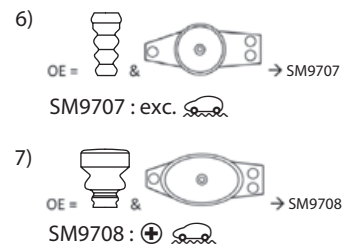

2) Exc. Normal sus., Sport sus.
  Exc. OE p/n = 1K0513029FK, 1K0513029MC, 1K0513029GR
3) Normal sus.
4) Sport sus.
- 5)