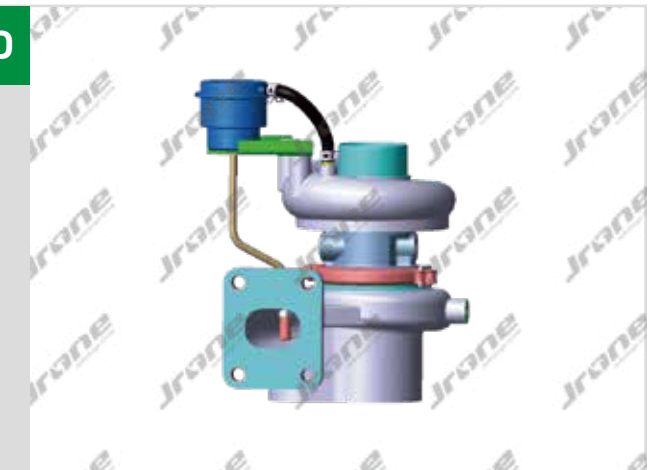

Truck/Bus, Mighty Truck II/County bus/

Fuso Canter 2005-

4D34TI/D4DA

28230-45100

TD05

49178-03129/49178-03123

 NEW PRODUCT  COMING SOON

 Easyland